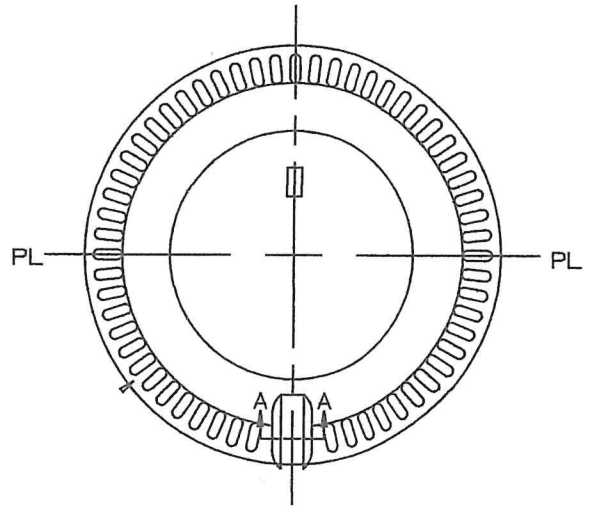

UNIVERSAL  
PACKAGING  
START TO FINISH PACKAGING

The  
**JERSEY 750ml**

Fill Point Capacity: 750ml ±10ml  
 Brimful Capacity: 782.6ml ± 7ml  
 Weight: 700g  
 Height: 219mm ± 1.6mm  
 Diameter: 91mm ± 2mm  
 Finish: BT  
 Mold#: L965FT