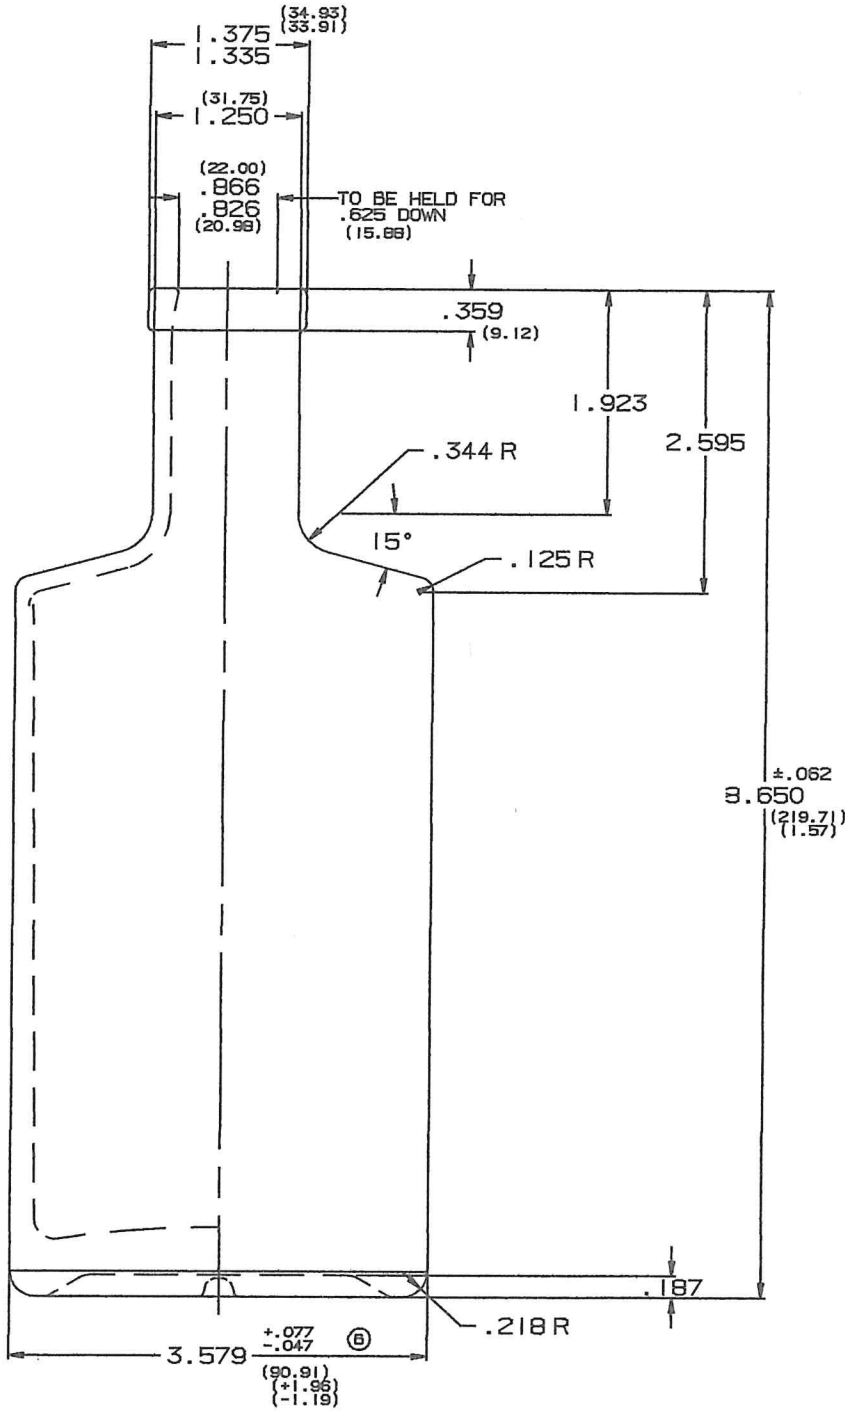

UNIVERSAL  
PACKAGING  
START TO FINISH PACKAGING

The  
**JERSEY 750ml**

Fill Point Capacity: 750ml ±10ml  
 Brimful Capacity: 782.6ml ± 7ml  
 Weight: 700g  
 Height: 219mm ± 1.6mm  
 Diameter: 91mm ± 2mm  
 Finish: BT  
 Mold#: L965FT