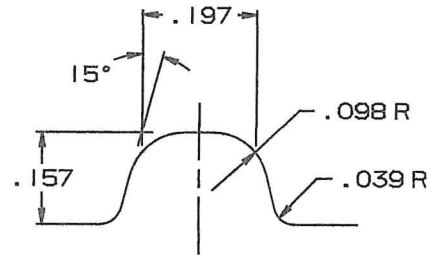

UNIVERSAL  
PACKAGING  
START TO FINISH PACKAGING

The  
**JERSEY 750ml**

Fill Point Capacity: 750ml ±10ml  
 Brimful Capacity: 782.6ml ± 7ml  
 Weight: 700g  
 Height: 219mm ± 1.6mm  
 Diameter: 91mm ± 2mm  
 Finish: BT  
 Mold#: L965FT